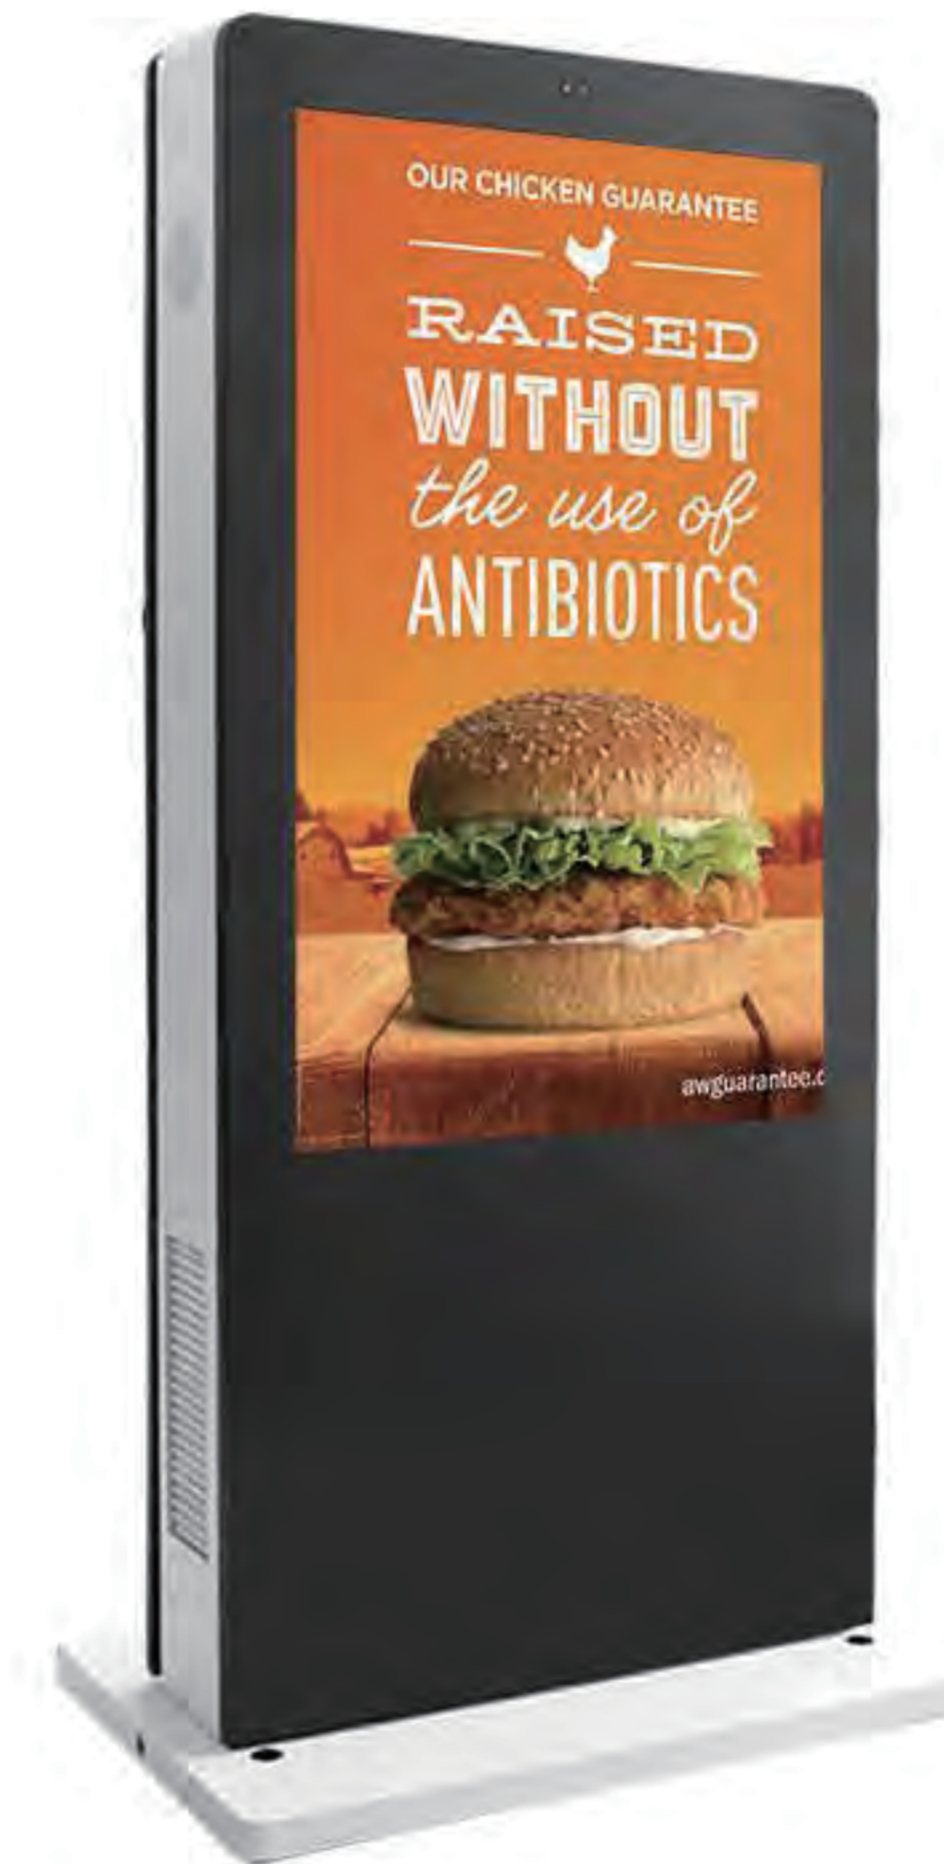

OUTDOOR DIGITAL TOTEM

Size: 49" - 98"

2000-3500nits
brightness panel

Android/Windows OS
optional

-40 C- 55 C working condition

OEM/ODM

OEM/ODM welcome

IP55/IP65 Waterproof Grade

PCAP touch technology
optional

Flexible modules optional

Single side double side
optional

OUTDOOR DIGITAL TOTEM

Size: 32" - 98"

2000-3500nits
brightness panel

Android/Windows OS
optional

-40 C- 55 C working condition