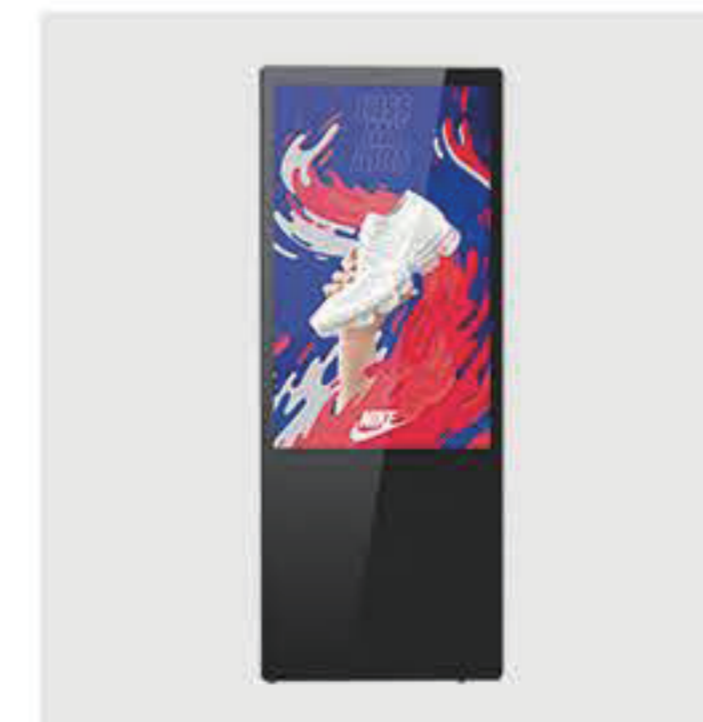

FLOOR STAND SERIES

Size: 21.5" - 98"

HD
LG/SAMSUNG FHD screen

Android/Windows OS optional

450-1000nits

Various touch technology optional

OEM/ODM
Customizable

Horizontal screen/
vertical screen

Flexible modules optional

Wheels optional

PORTABLE LCD DIGITAL POSTER

Size: 32", 43", 49", 55", 65"

HD
LG/SAMSUNG FHD screen

Android/Windows OS optional

450-1000nits

Various touch technology optional

Google Store
GOOGLE STORE

A/C power free

Battery power supply optional

Easy to carry