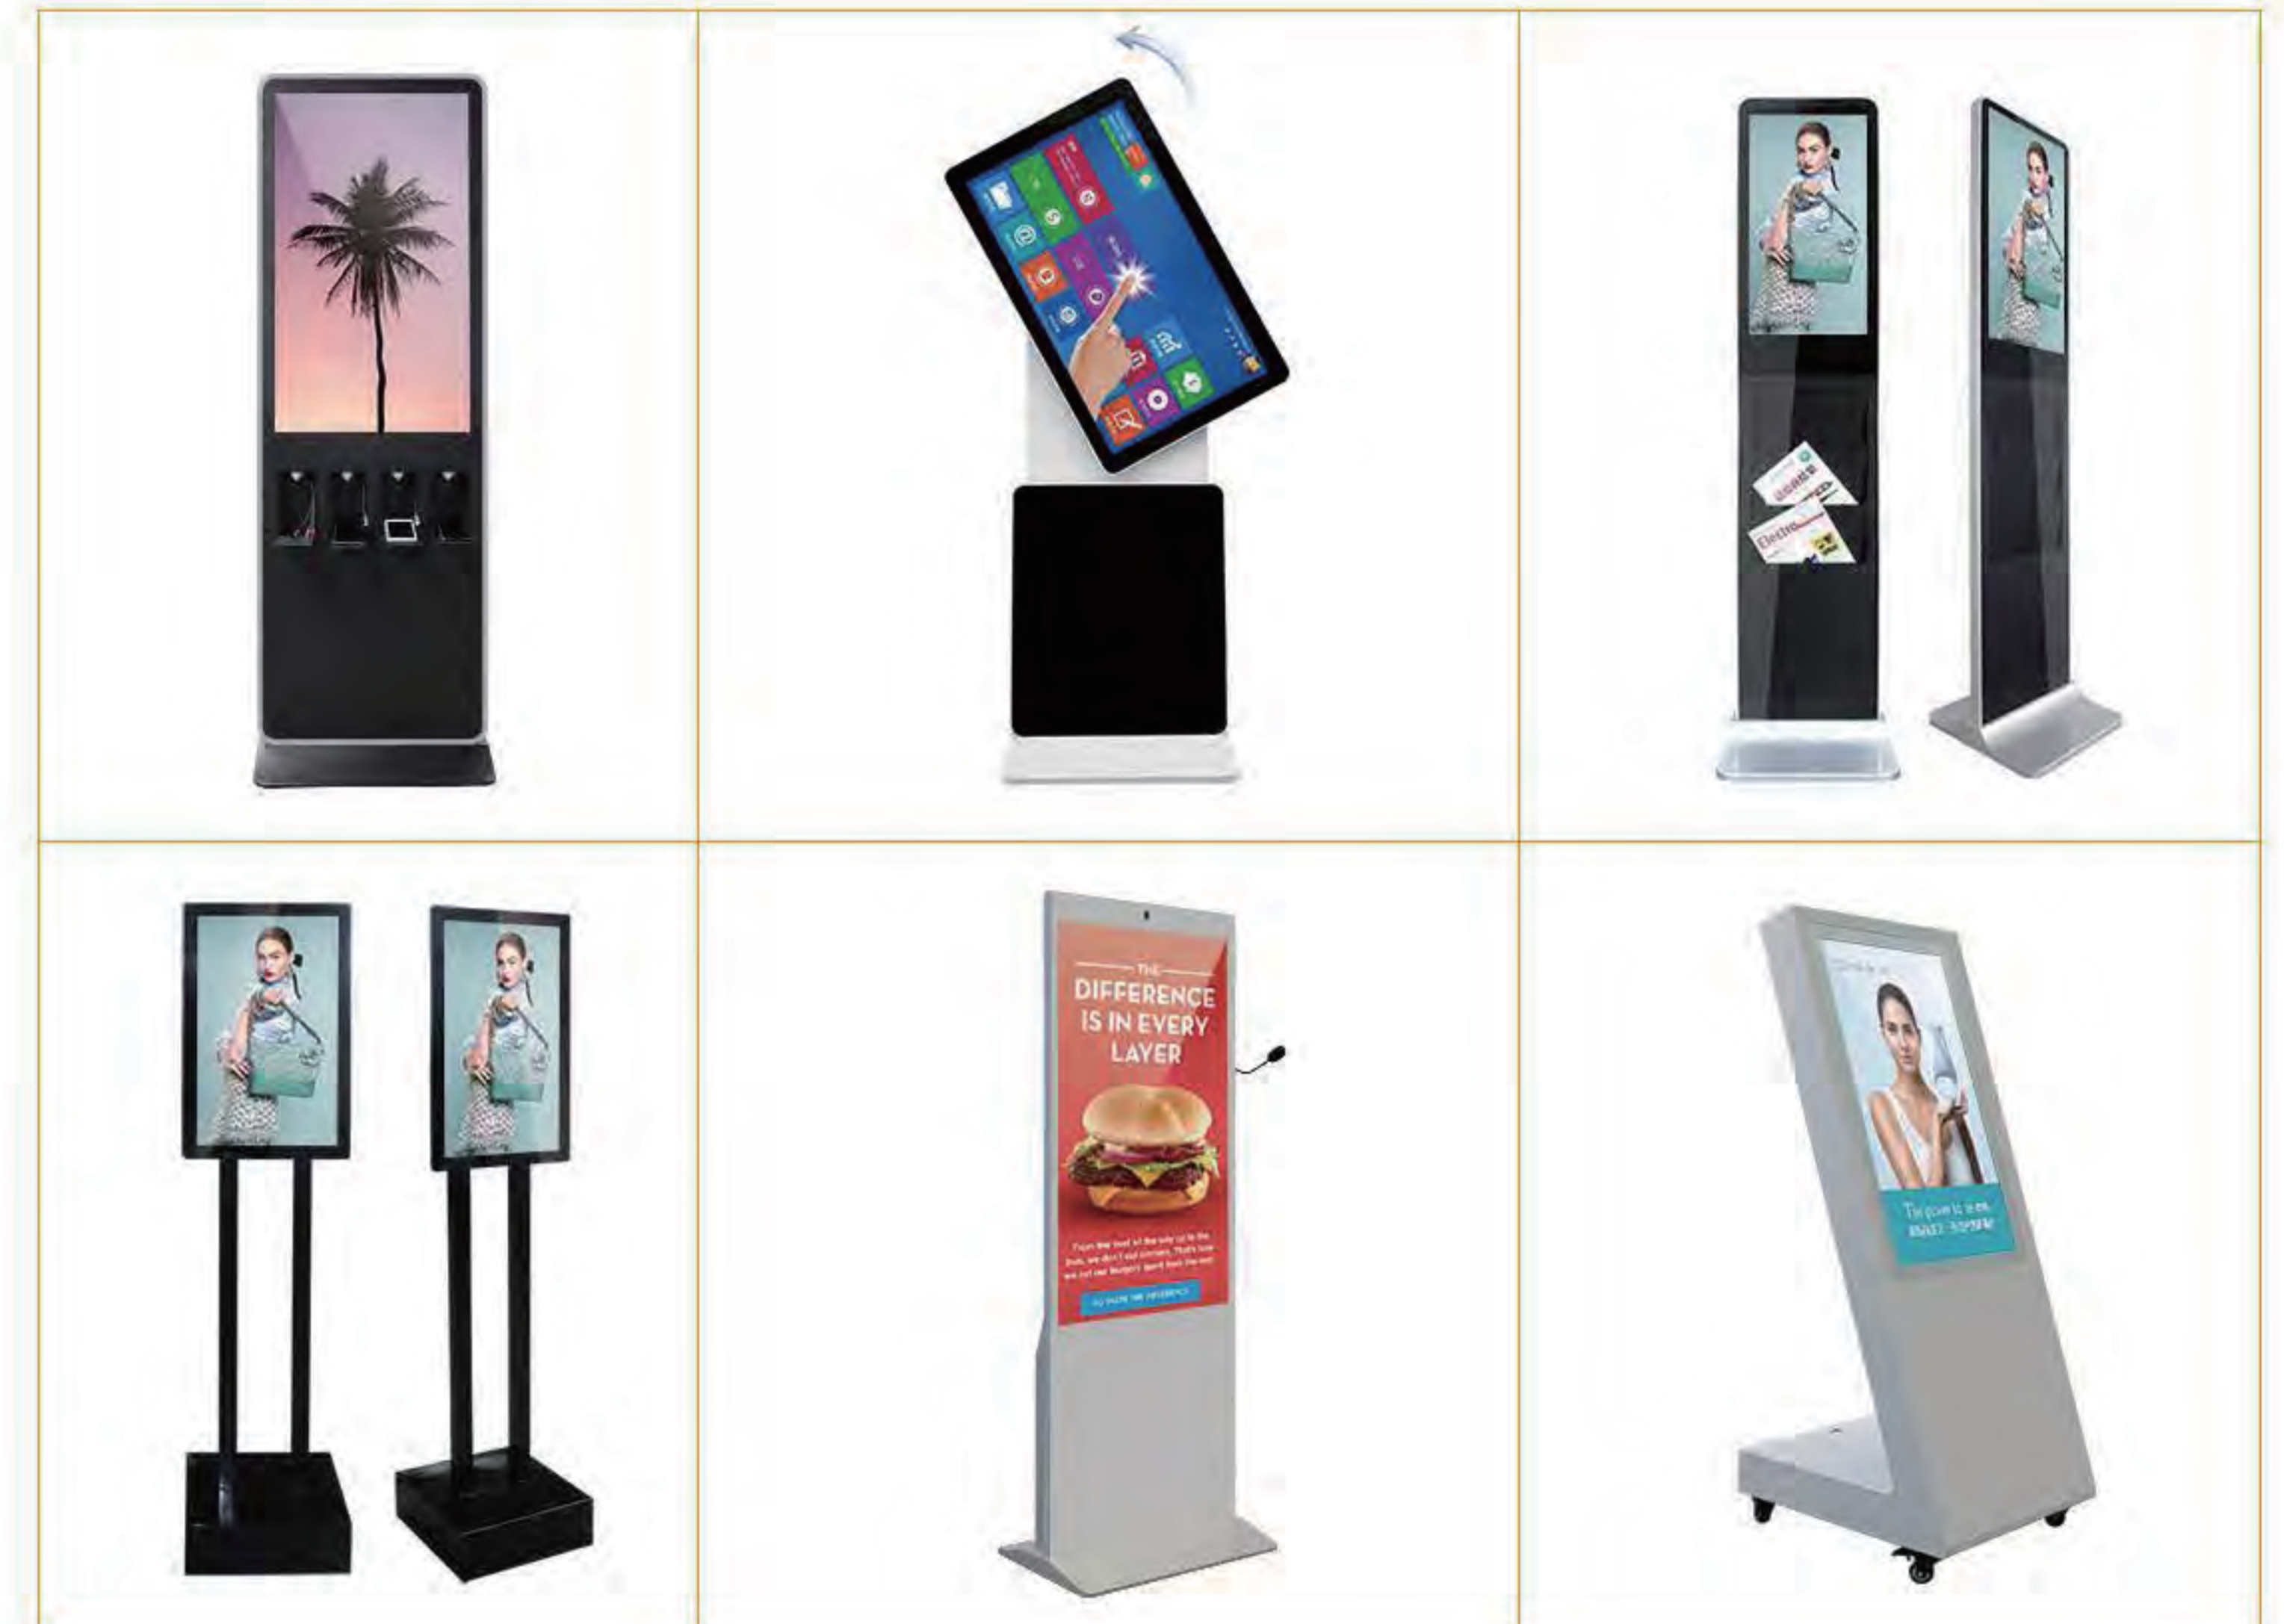

• Floor stand frame options

1. 1, Appearance, structure and border color can be customized.
2. 2, Multiple sizes can be chosen.(21.5",32",43",49",55",65",70",75",86",98")
3. 3, More Brightness and modules optional, wheels optional , OEM/ODM welcome.
4. 4, Andriod OS support Google store, HDMI input.
5. 5, Windows: i3 i5 i7 various generations available.