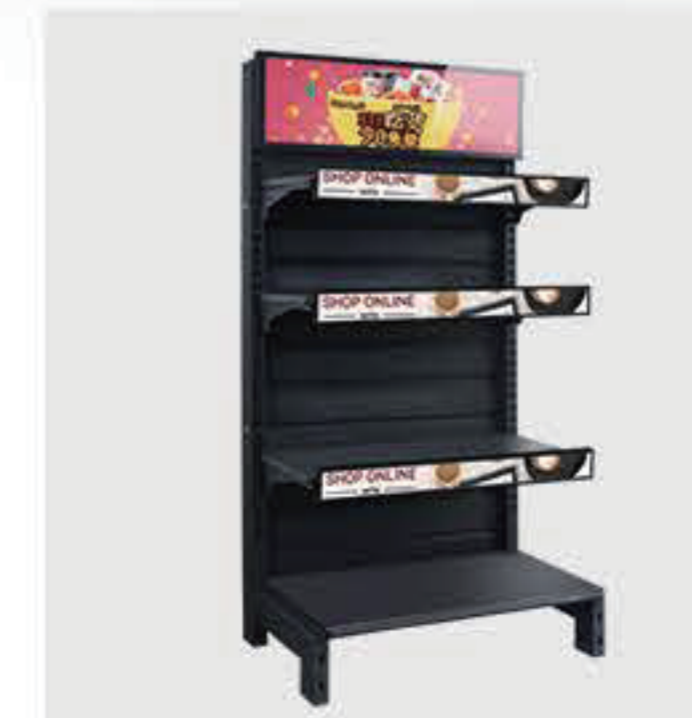

STRETCHED LCD DISPLAY

Size: 16.4" - 60"

SHELF LCD SCREEN

Size: 16.4" - 60"

LG/SAMSUNG FHD screen

Android/Windows OS optional

Cloud CM,S management

Multiple screens

Ultra stretched

Horizontal screen/vertical screen

Multiple sizes available

24hr

7x24hours (Working time)

FHD screen

Multiple screens

Multiple sizes available

Horizontal screen/vertical screen

Ultra stretched

Android/Windows OS optional

Cloud CM,S management

24hr

7x24 hours (Working time)